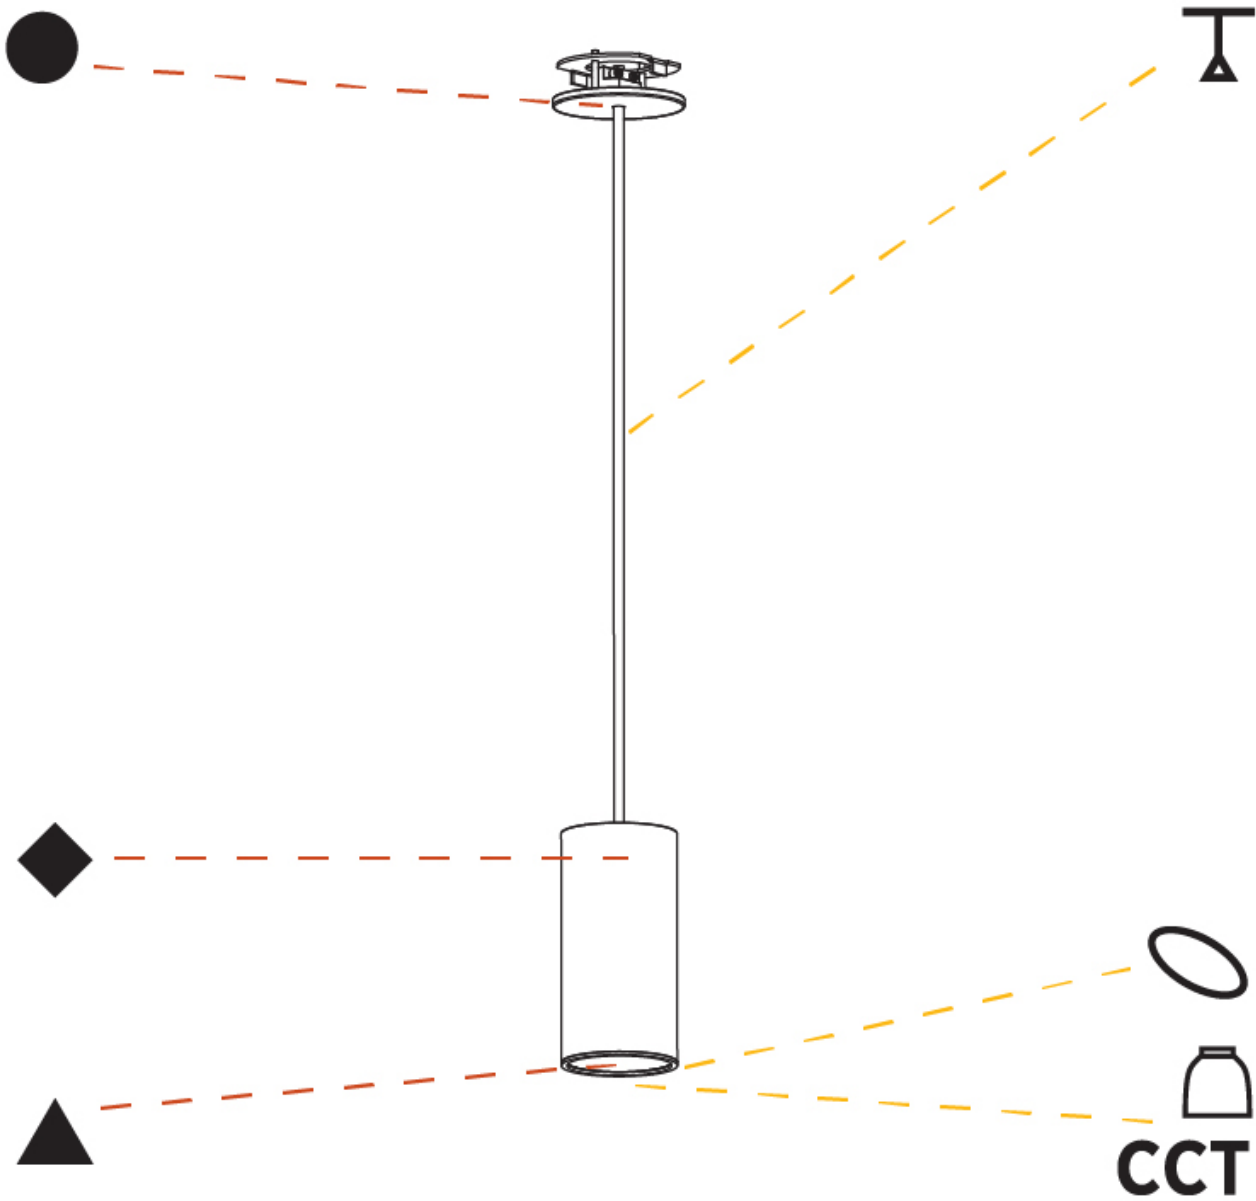

GENERAL

Series: Hangover
Subseries: Hangover Monopoint Recessed Canopy
Brand: Prolicht
Division: Architectural
Mounting Type: Suspension
Mounting Location: Ceiling
Subcategory: Pendant

PHYSICAL

Shape: Cylinder
Diameter (mm): 75
Diameter (in): 2 ¹⁵ / ₁₆
Height (mm): 150
Height (in): 5 ⁷ / ₈
Max. Overall Height (mm): 2150
Max. Overall Height (in): 84 ⁵ / ₈
Light Distribution: Direct / Indirect
Diffuser: Shine Ring 0-6
Fixture Finish: SSR / BKV / CWI / CRY / HAB / UFT / ITA / RUA / FTG / MYG / LOD / PUS / FRO / FUP / KIA / POP / BLS / SPG / MEY / GOH / GUM / CHC / COM / ABZ / JAG / OBR / MOS / ROR
Fixture Material: Aluminum
Cable Details: 2000mm / 6000mm Cable in White / Black / Orange / Red
Cut-out Measurements: 68mm / 2 11/16"

OPTICAL

Reflector: 18 / 36 / 52

RATINGS AND CERTIFICATIONS

Certified By: Certified for North American Standards
IP rating: IP20

HANGOVER MONOPOINT RECESSED CANOPY SUSPENSION

A300157-

PROJECT
TYPE
SPECIFIER
QUANTITY
DATE

GENERAL

Series: Hangover
Subseries: Hangover Monopoint Recessed Canopy
Brand: Prolicht
Division: Architectural
Mounting Type: Suspension
Mounting Location: Ceiling
Subcategory: Pendant

PHYSICAL

Shape: Cylinder
Diameter (mm): 75
Diameter (in): 2 ¹⁵ / ₁₆
Height (mm): 450
Height (in): 17 ¹¹ / ₁₆
Max. Overall Height (mm): 2450
Max. Overall Height (in): 96 ⁷ / ₁₆
Light Distribution: Direct / Indirect
Diffuser: Shine Ring 0-6
Fixture Finish: SSR / BKV / CWI / CRY / HAB / UFT / ITA / RUA / FTG / MYG / LOD / PUS / FRO / FUP / KIA / POP / BLS / SPG / MEY / GOH / GUM / CHC / COM / ABZ / JAG / OBR / MOS / ROR
Fixture Material: Aluminum
Cable Details: 2000mm / 6000mm Cable in White / Black / Orange / Red
Cut-out Measurements: 68mm / 2 11/16"