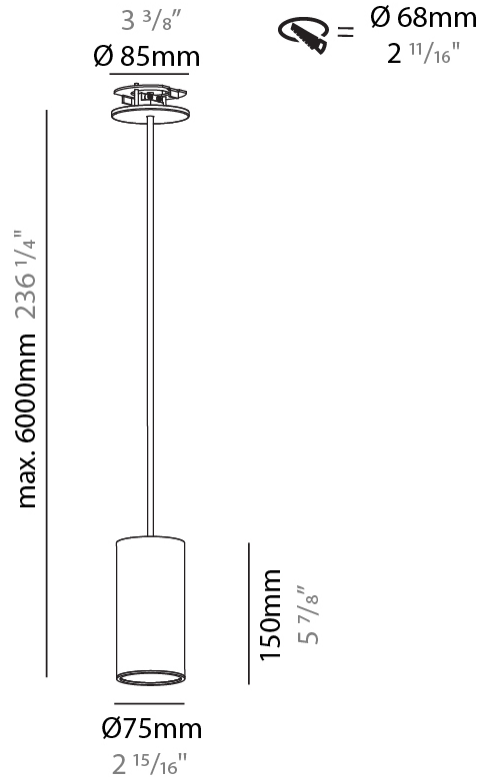

GENERAL

Series: Hangover
Subseries: Hangover Monopoint Recessed Canopy
Brand: Prolicht
Division: Architectural
Mounting Type: Suspension
Mounting Location: Ceiling
Subcategory: Pendant

PHYSICAL

Shape: Cylinder
Diameter (mm): 75
Diameter (in): 2 ¹⁵ / ₁₆
Height (mm): 150
Height (in): 5 ⁷ / ₈
Max. Overall Height (mm): 2150
Max. Overall Height (in): 84 ⁵ / ₈
Light Distribution: Direct / Indirect
Diffuser: Shine Ring 0-6
Fixture Finish: SSR / BKV / CWI / CRY / HAB / UFT / ITA / RUA / FTG / MYG / LOD / PUS / FRO / FUP / KIA / POP / BLS / SPG / MEY / GOH / GUM / CHC / COM / ABZ / JAG / OBR / MOS / ROR
Fixture Material: Aluminum
Cable Details: 2000mm / 6000mm Cable in White / Black / Orange / Red
Cut-out Measurements: 68mm / 2 11/16"

LED

Number of LEDs: 1
Color Temperature (°K): 2700 / 3000 / 4000
Max. Delivered Lumen (lm): 923
CRI: >90 CRI
Lamp Life (hrs): 50000
Upon Request: ***3500K available in minimum quantities (larger quantities upon request)

OPTICAL

Reflector: 18 / 36 / 52

RATINGS AND CERTIFICATIONS

Certified By: Certified for North American Standards
IP rating: IP20

HANGOVER MONOPOINT RECESSED CANOPY SUSPENSION

A300157-

PROJECT
TYPE
SPECIFIER
QUANTITY
DATE

GENERAL

Series: Hangover
Subseries: Hangover Monopoint Recessed Canopy
Brand: Prolicht
Division: Architectural
Mounting Type: Suspension
Mounting Location: Ceiling
Subcategory: Pendant

PHYSICAL

Shape: Cylinder
Diameter (mm): 75
Diameter (in): 2 ¹⁵ / ₁₆
Height (mm): 450
Height (in): 17 ¹¹ / ₁₆
Max. Overall Height (mm): 2450
Max. Overall Height (in): 96 ⁷ / ₁₆
Light Distribution: Direct / Indirect
Diffuser: Shine Ring 0-6
Fixture Finish: SSR / BKV / CWI / CRY / HAB / UFT / ITA / RUA / FTG / MYG / LOD / PUS / FRO / FUP / KIA / POP / BLS / SPG / MEY / GOH / GUM / CHC / COM / ABZ / JAG / OBR / MOS / ROR
Fixture Material: Aluminum
Cable Details: 2000mm / 6000mm Cable in White / Black / Orange / Red
Cut-out Measurements: 68mm / 2 11/16"